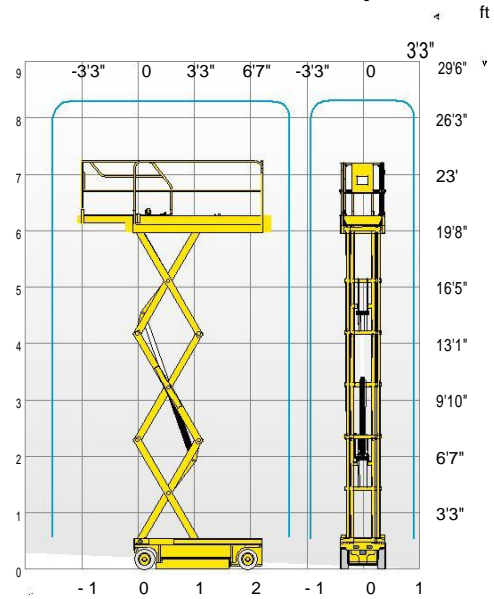

Compact 8

STANDARD EQUIPMENT

- Pothole guards
- Battery charge indicator
- Proportional lift and drive *f*
- Folding handrails (C10N)
- Swing out component tray
- Battery charger with automatic stop
- Solid non-marking tyres
- Free wheeling device
- Tilt controller
- Load Management System in the platform
- Manual platform lowering valve
- Integrated forklift pockets
- Towing hooks
- Horn
- Hourmeter

OPTIONS AND ACCESSORIES

- Flashing light
- Travel alarm
- Working light
- Power to platform
- Biodegradable hydraulic oil
- Folding guardrails (C8)
- Centralised battery filling

Distributed By

CHERRY PICKER
Ireland's Leading Supplier of Access Platforms

cherrypicker.ie

sales@cherrypicker.ie

353 (1) 835 4788

353 87 255 7755