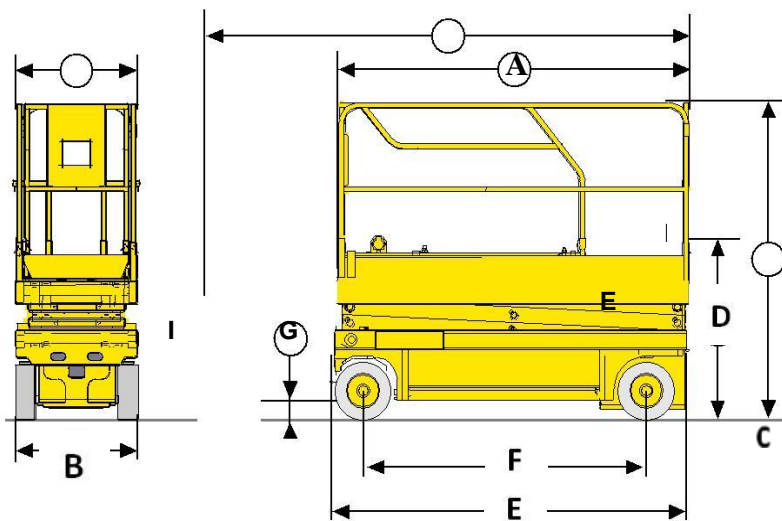

COMPACT 8

COMPACT 10N

Optimum compactness

- Width of 81 cm to operate in the most congested areas
- Compact stowed height for easy access through standard doorways

Exceptional productivity

- Load capacity up to 350 kg (Compact 8)
- Driveable at full height
- Extended platform
- Long working cycles

Reliable, easy to maintain

COMPACT 8 / COMPACT 10N

ELECTRIC SCISSOR LIFTS

TECHNICAL DATA

COMPACT 8

COMPACT 10N

Working height	8.2 m	10 m
Platform height	6.2 m	8 m
Driveable at full height up to	6.2 m	8 m
Lift capacity - inside	350 kg	230 kg
Lift capacity - outside	120 kg	N/A
A Platform length - outside	2.31 m	2.31 m
B Platform length - extended	3.23 m	3.23 m
Length - extension	0.92 m	0.92 m
C Platform width - outside	0.81 m	0.81 m
D Storage height	1.13 m	1.32 m
C Height - stowed	2 m	2.18 m
B Overall width	0.81 m	0.81 m
E Length	2.49 m	2.49 m
F Wheelbase	1.86 m	1.86 m
G Ground clearance - Center	13 cm	13 cm
Ground clearance - Pothole guards deployed	2.5 cm	2.5 cm
Drive speed	1 - 3.3 km/h	1 - 3.2 km/h
Gradeability	23 %	23 %
Tilt	2 °	2 °
Lift / lower speed	26 s / 37 s	36 s / 42 s
Turning radius - outside	2.38 m	2.38 m
Non-marking tires	15x5	15x5
Batteries	24 V - 260 Ah (C20)	24 V - 260 Ah (C20)
Hydraulic system capacity	27 l	27 l
Weight	1 655 kg	2 190 kg