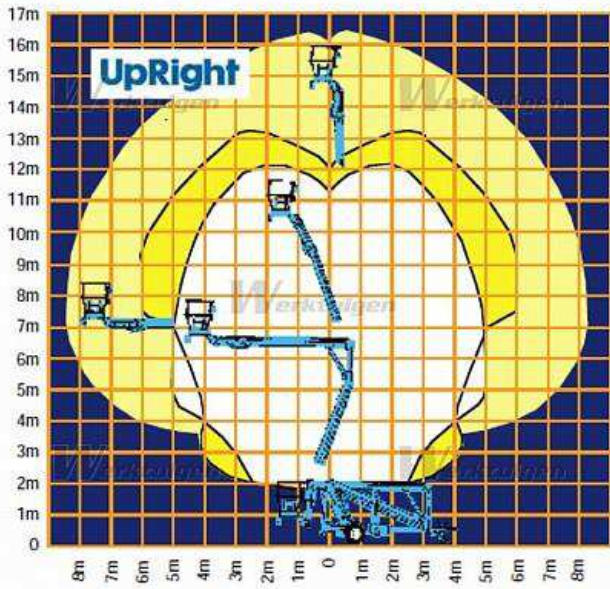

Trailer Mounted Boom Lift

☐ TL33
☒ TL38
☐ TL49

TL38