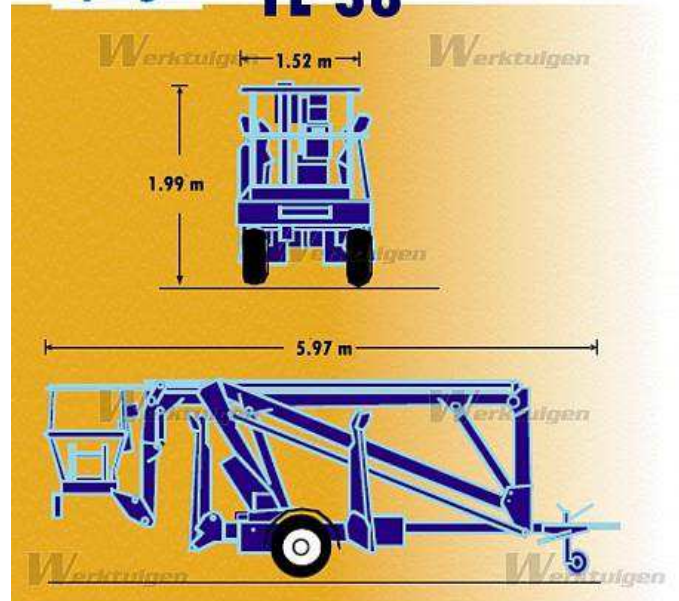

Trailer Mounted Boom Lift

UpRight **TL 38**

Distributed By

CHERRY PICKER
Ireland's Leading Supplier of Access Platforms

cherrypicker.ie

sales@cherrypicker.ie

353 (1) 835 4788

353 87 255 7755