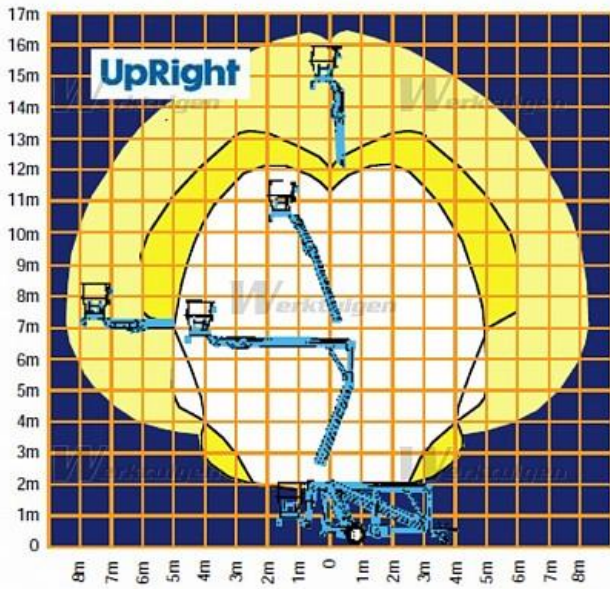

Trailer Mounted Boom Lift

TL33
 TL38
 TL49

TL38