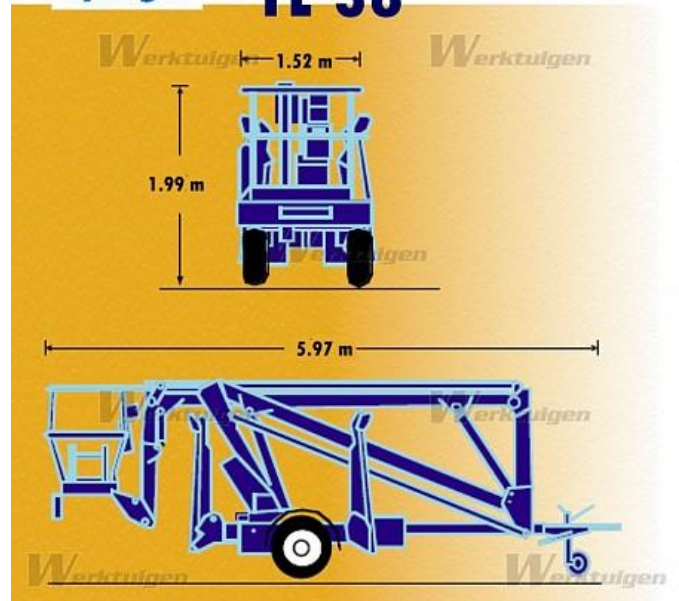

Trailer Mounted Boom Lift

UpRight TL 38

Distributed By

CHERRY PICKER
Ireland's Leading Supplier of Access Platforms

cherrypicker.ie

sales@cherrypicker.ie

353 (1) 835 4788

353 87 255 7755